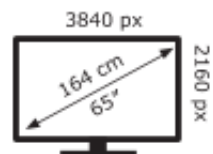

ENERGY

Panasonic

TX-65JX940E

96 kWh/1000h

ABCDEF**G**

HDR

183 kWh/1000h

2019/2013